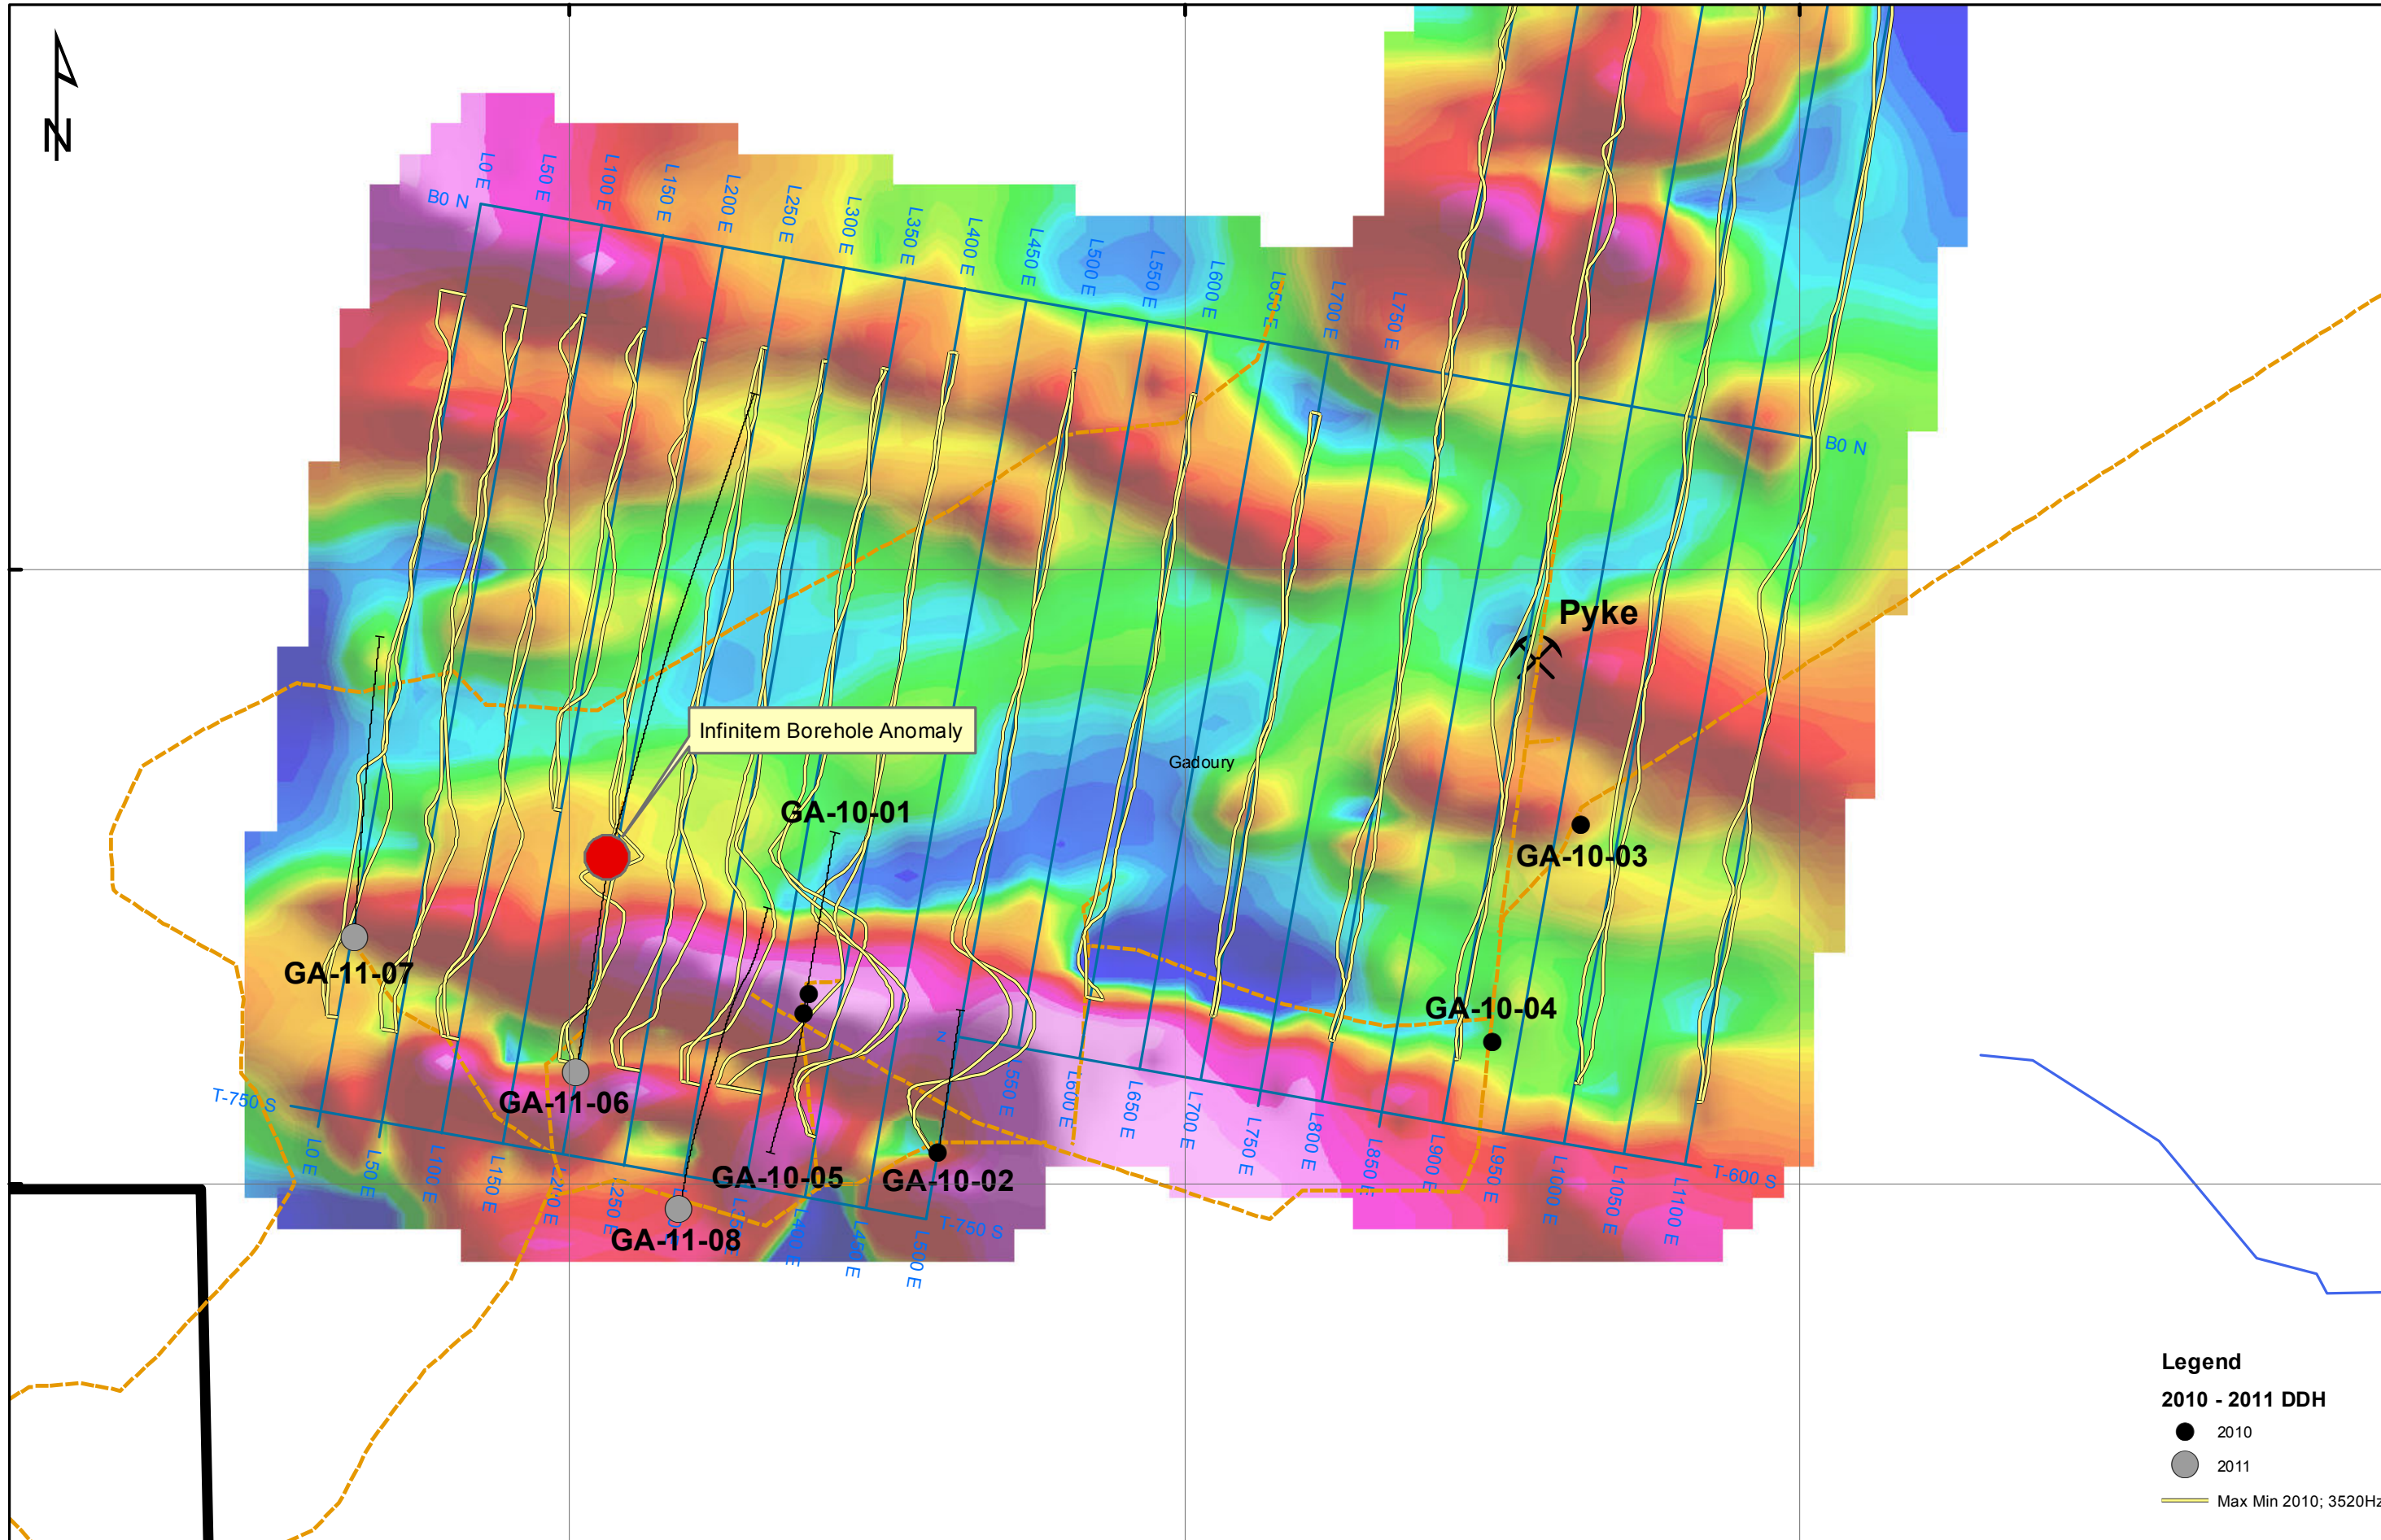

644500

645000

645500

5243500

5243000

Infinite Borehole Anomaly

Pyke

Gadoury

GA-11-07

GA-10-01

GA-10-03

GA-11-06

GA-10-04

GA-10-05

GA-10-02

GA-11-08

T-750 S

T-600 S

Legend

2010 - 2011 DDH

● 2010

● 2011

— Max Min 2010; 3520Hz

0 125 250 500 Meters

1:5 000
SNRC 31M06; UTM NAD 83, ZONE 17

**GABOURY PROPERTY
2010-2011 DDH LOCATION
(ON MAG GRID)**